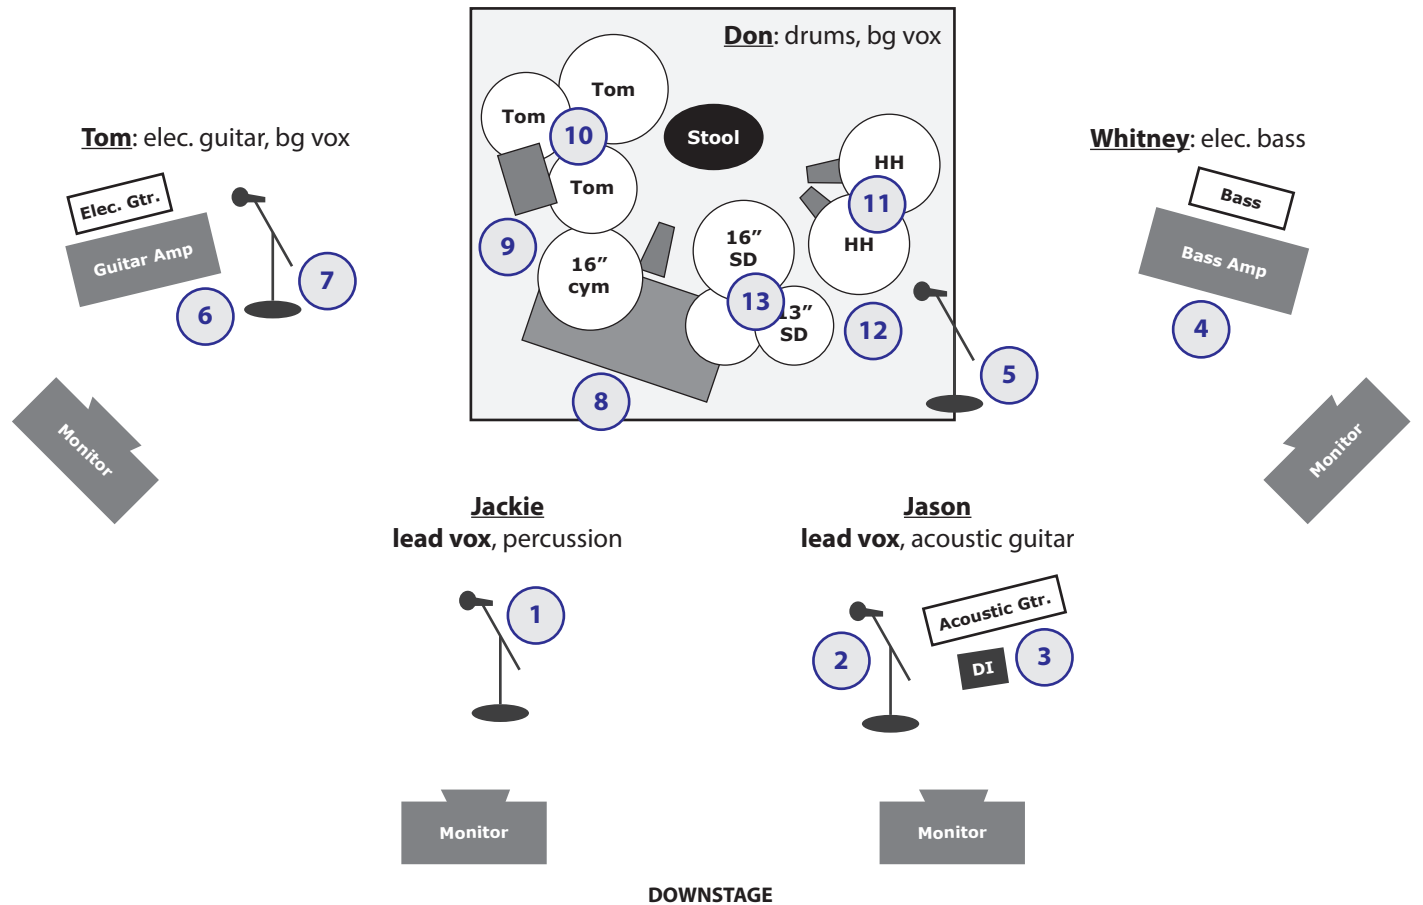

The Blue Valentines

Jason Cowsill (541) 731-1548 • booking@thebluevalentines.com • www.thebluevalentines.com

Stage Plot

Input List

Ch.	Instrument	Monitors
1	Lead Vocals (Jackie)	1-3 Mixes
2	Lead Vocals (Jason)	3-4 Wedges
3	Acoustic Guitar (DI Box)	
4	Bass Amp	
5	Backup Vocals (Don)	
6	Electric Guitar Amp	
7	Backup Vocals (Tom)	
		Stands
8	Bass Drum	4 Short booms
9	Overhead (left)	4 Tall booms
10	Toms	2 Overheads or tall booms for drums
11	Hi-hats	
12	Overhead (right)	
13	Snare Drums	